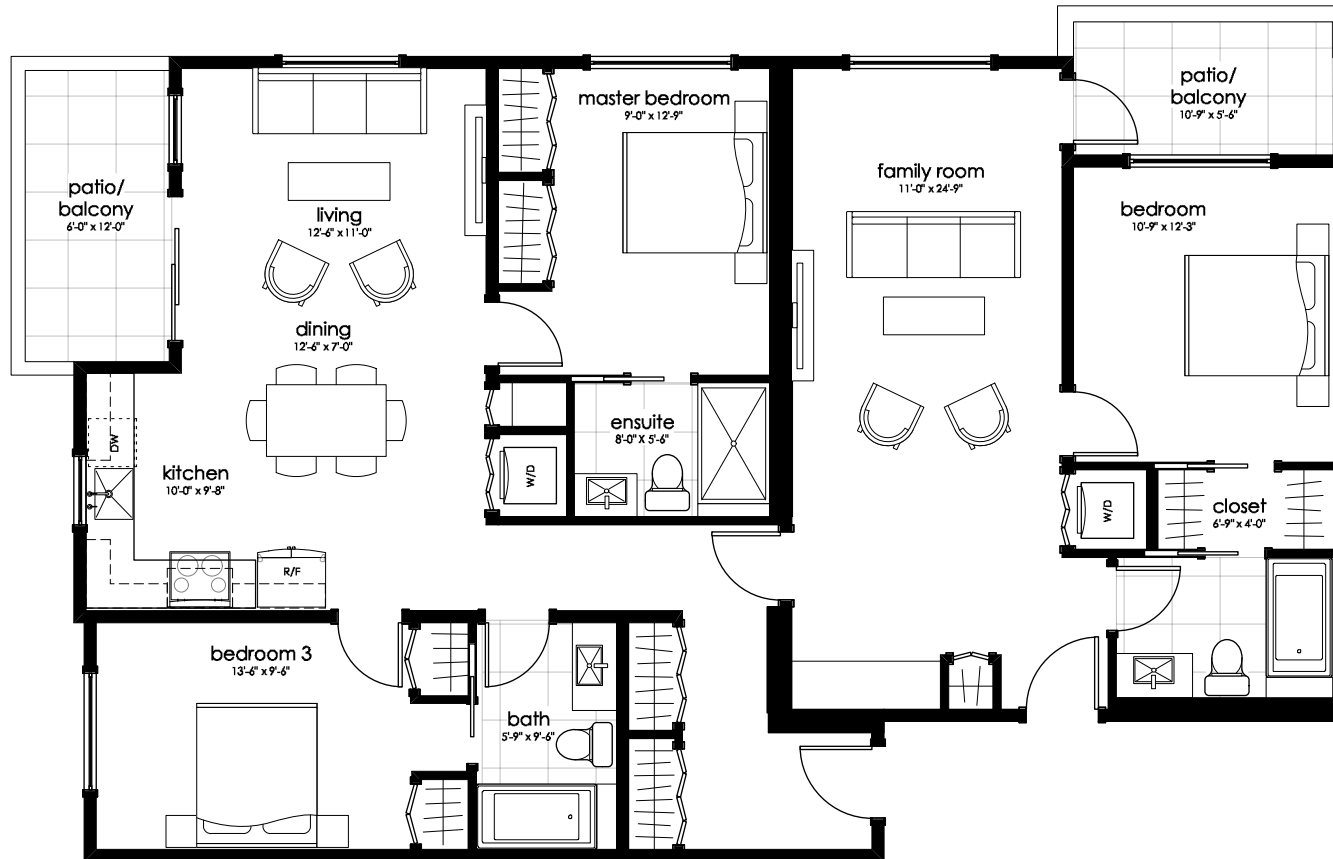

# THE AFFINITY

G 1560 ft<sup>2</sup>

5

4

3

2

1