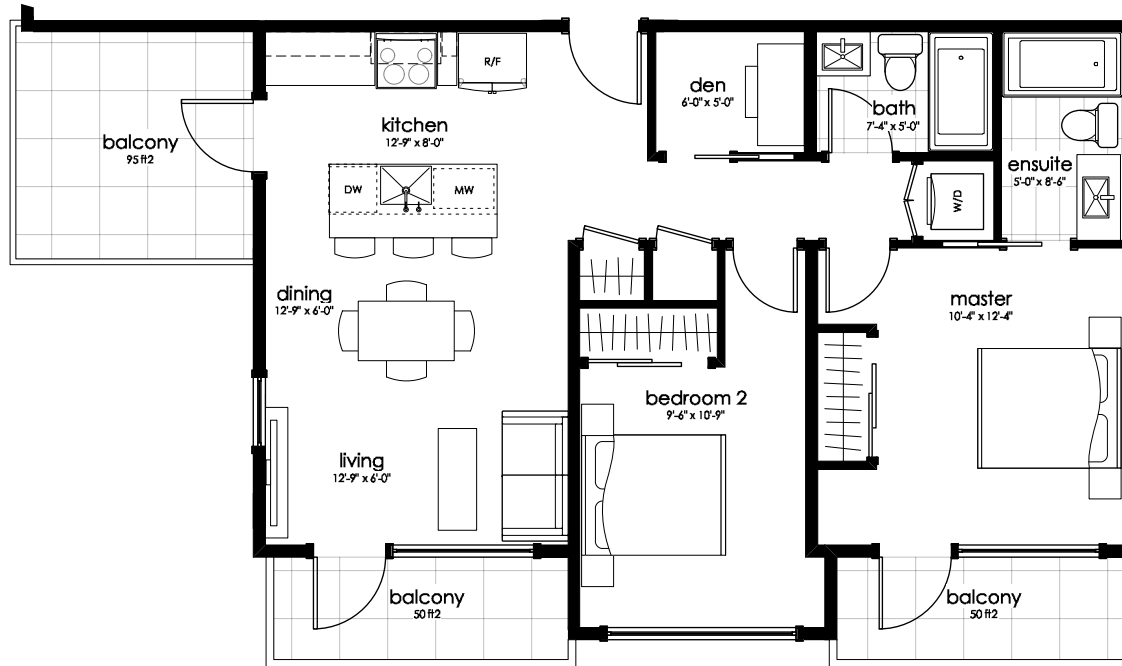

# THE ROW

- O N J O H N S O N -

P2 860 ft<sup>2</sup>  
with balcony

6

5

4

3

2