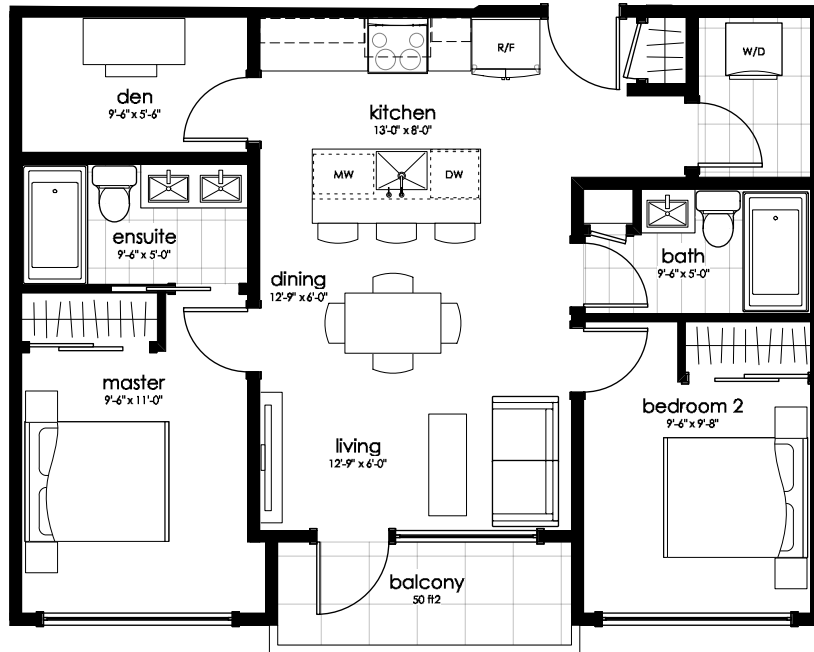

THE ROW

- O N J O H N S O N -

P1 825 ft²
with balcony

6

5

4

3

2