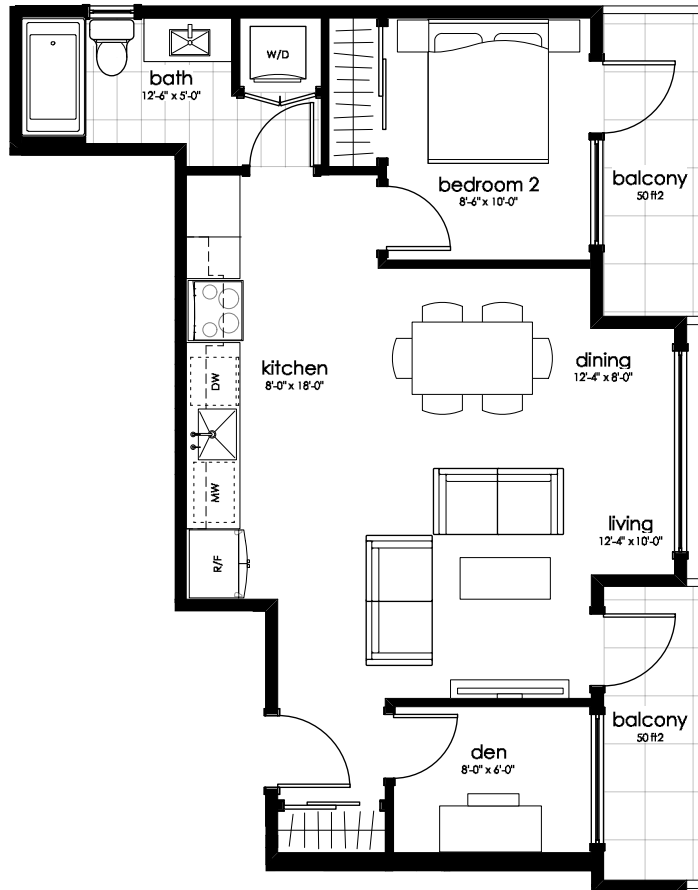

# THE ROW

- O N J O H N S O N -

M4 675 ft<sup>2</sup>  
with balcony

N →