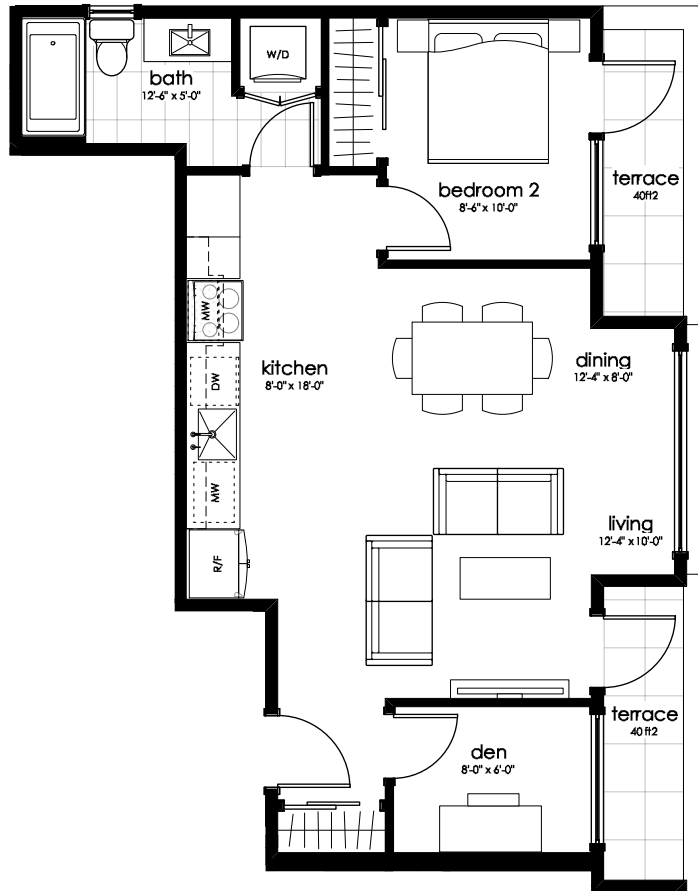

THE ROW

- O N J O H N S O N -

M4 675 ft²
with terrace

N →