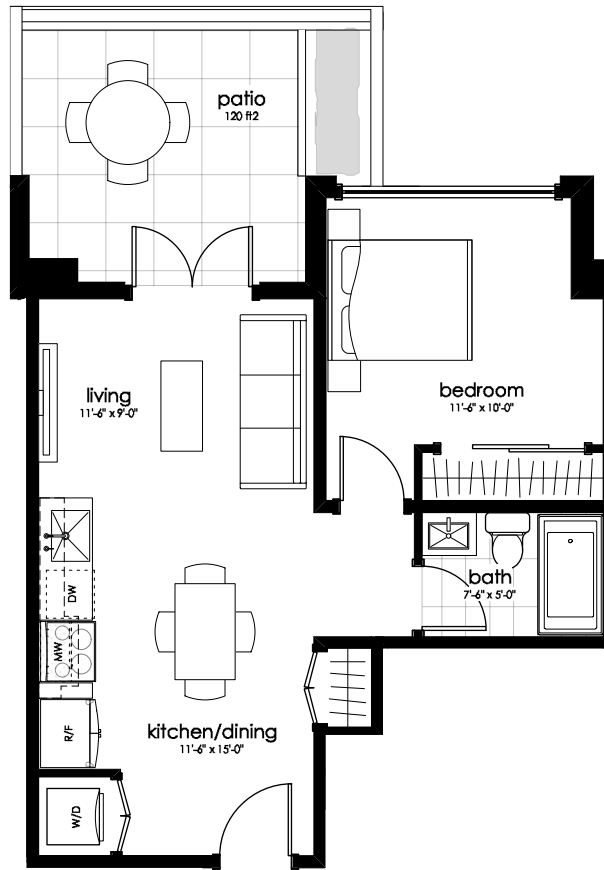

# THE ROW

- O N J O H N S O N -

C3 530 ft<sup>2</sup>  
with patio

N →