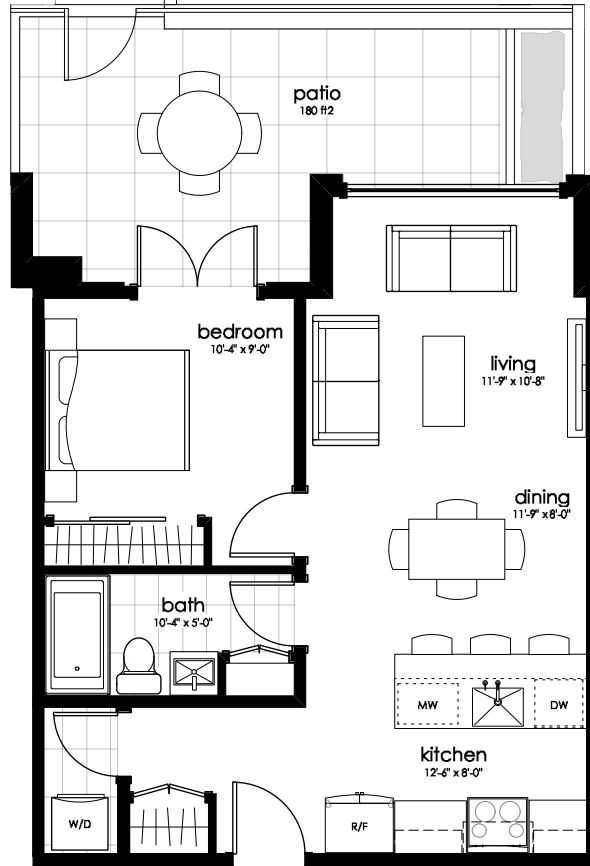

THE ROW

- O N J O H N S O N -

G1 615 ft²
with patio

N→